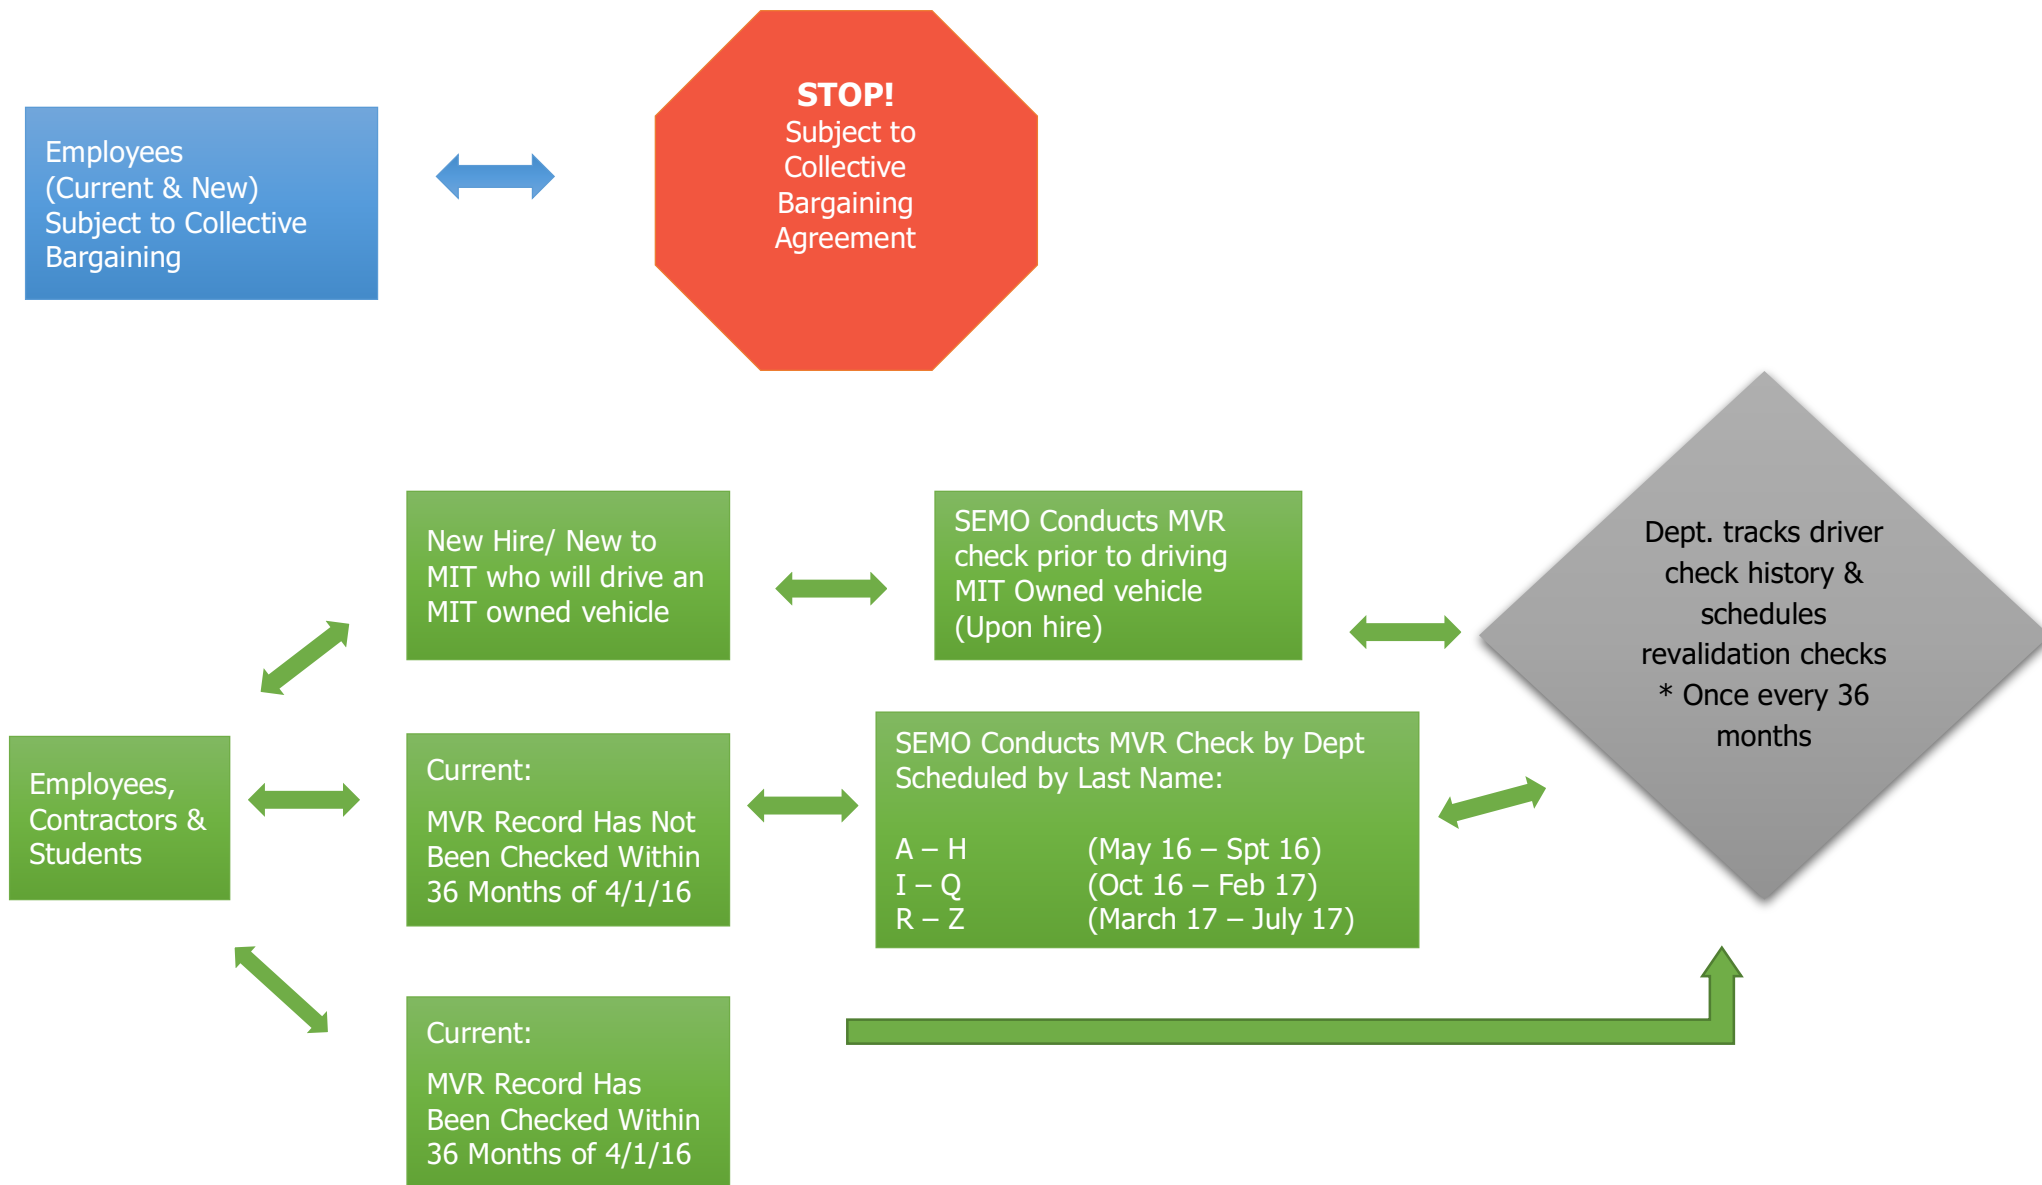

MOTOR VEHICLE RECORDS (MVR) CHECK* FLOW CHART

(MVR checks are required prior to a person being authorized to drive an MIT vehicle.)

* In compliance with MIT Vehicle Use Policy