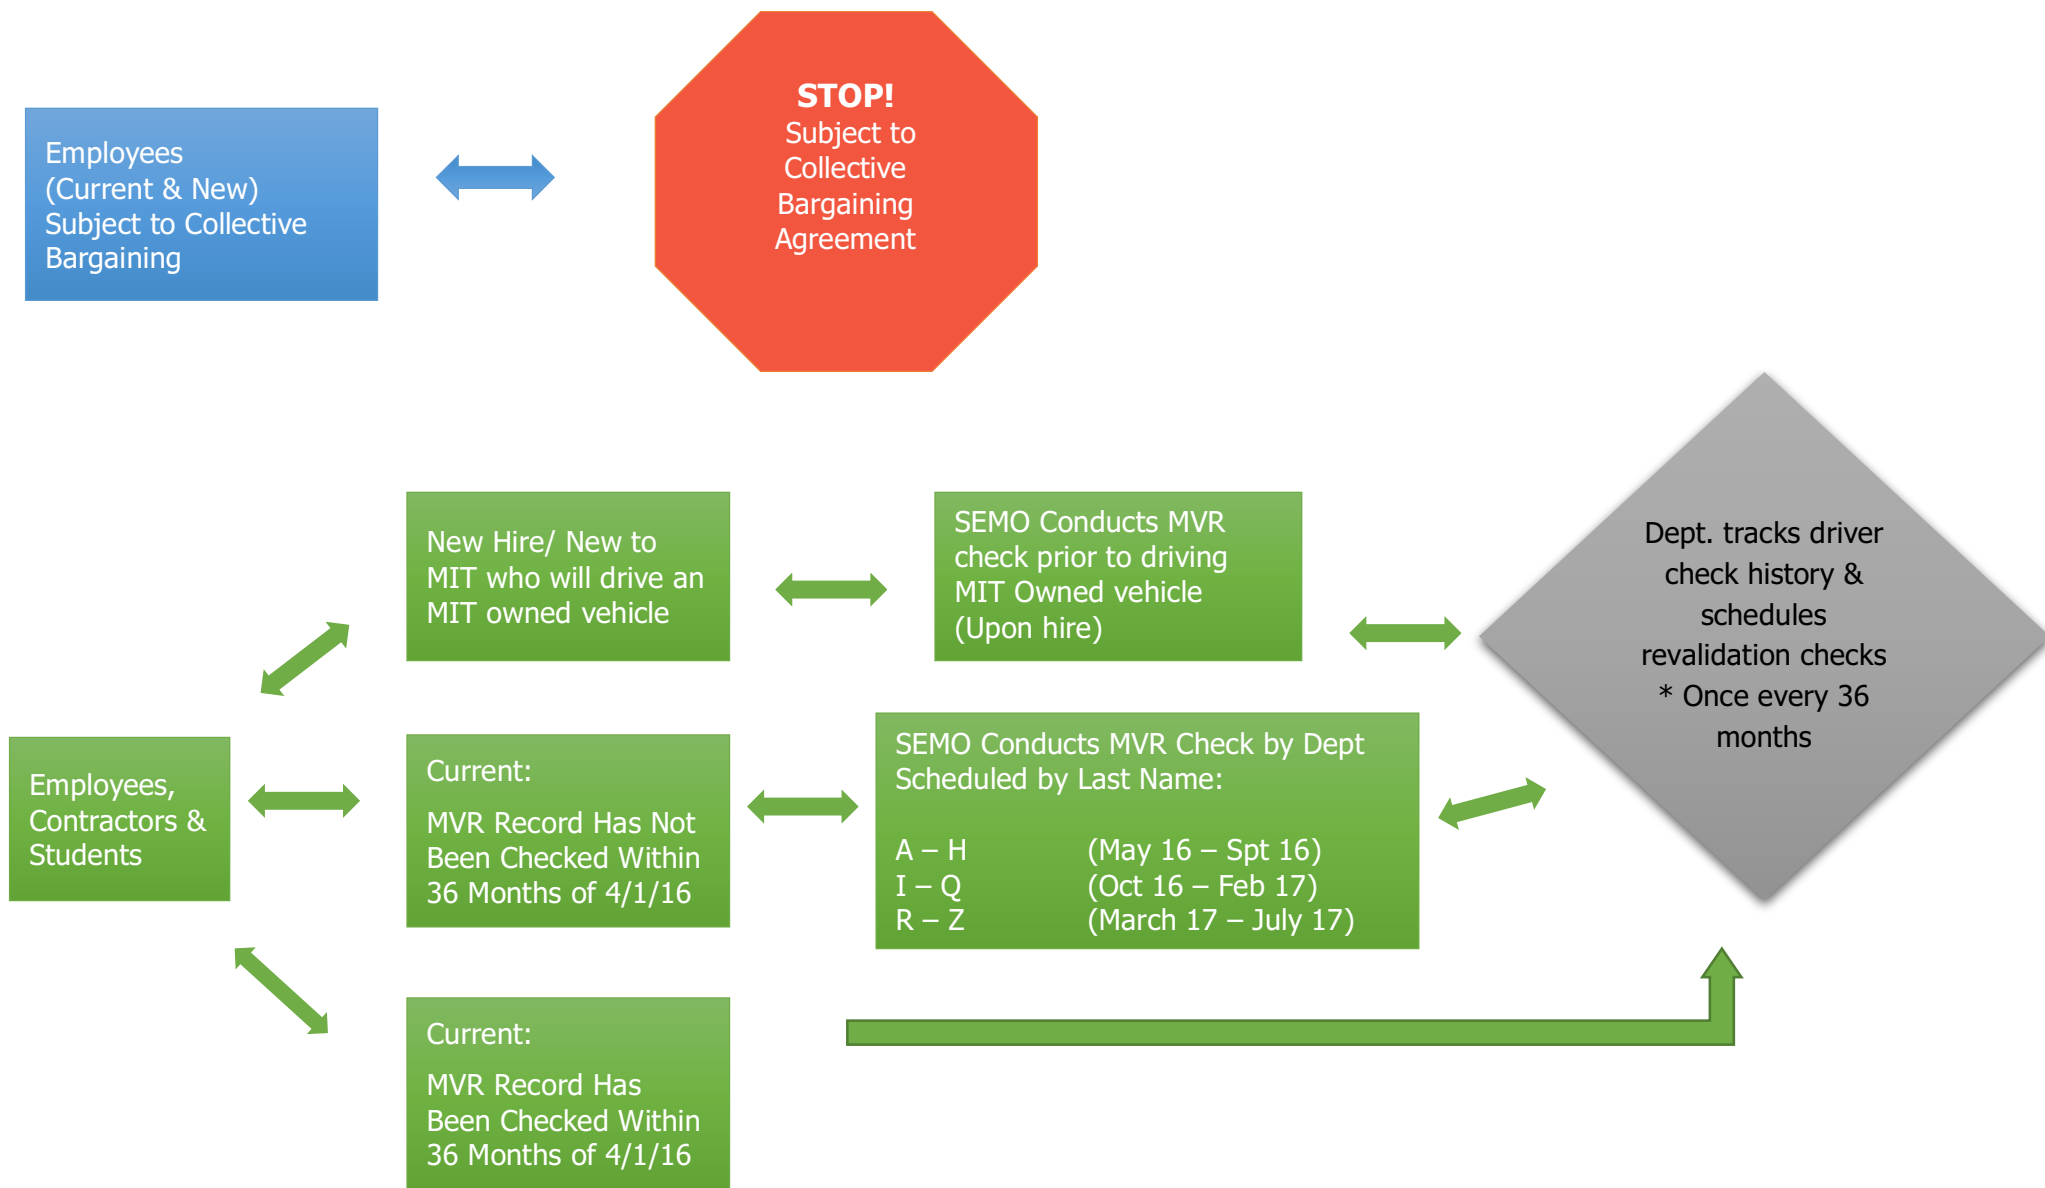

MOTOR VEHICLE RECORDS (MVR) CHECK* FLOW CHART

(MVR checks are required prior to a person being authorized to drive an MIT vehicle.)

* In compliance with MIT Vehicle Use Policy